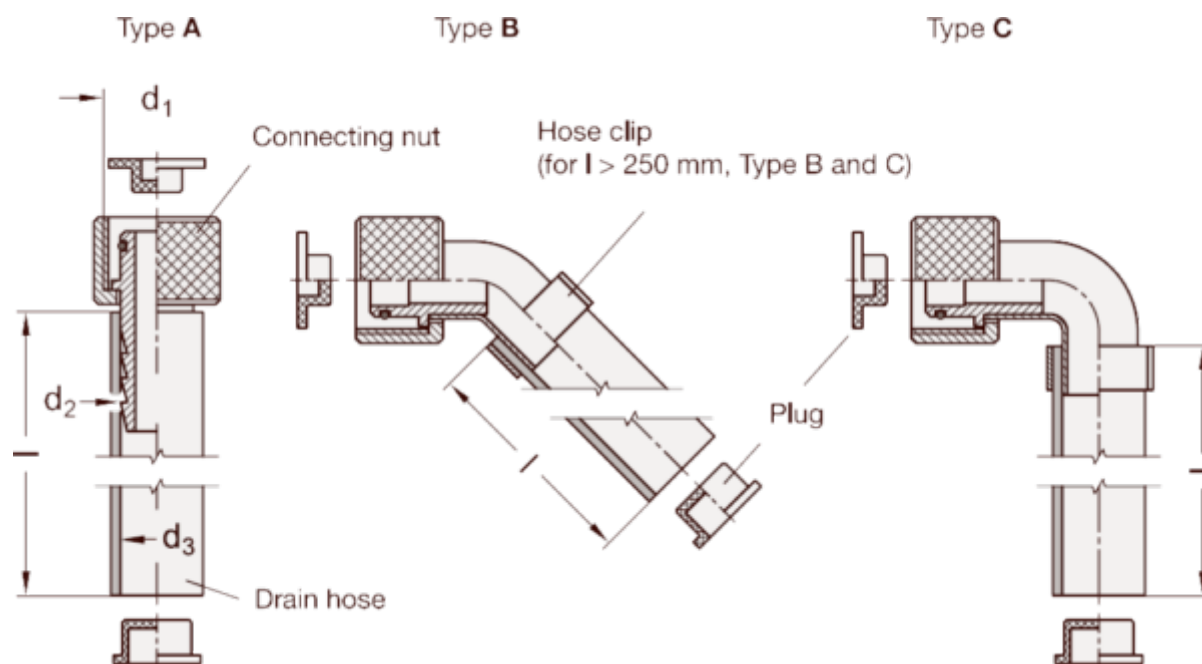

Article number: 20880122A500T

Description: E+G GN 880.1-22-A-500-T

Connector pieces with hose, M22x1.5 / Ø15

Measures

d2	= 20
d3	= 19
l	= 250
Thread d1	= M26x1.5